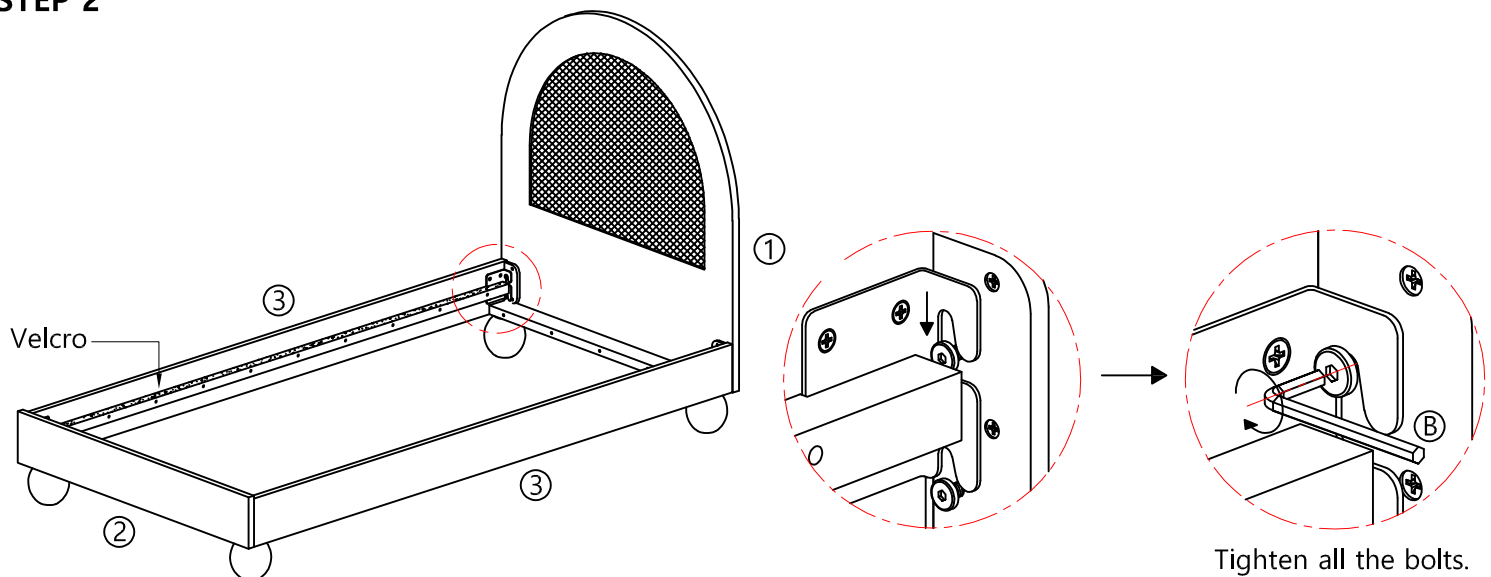

ASSEMBLY INSTRUCTIONS

58251 - BEAU RATTAN NATURAL KING SINGLE BED

Please read instructions carefully. Remove all wrapping material, staples and packing straps from the carton. See hardware and furniture parts list for guidance. Be sure you have all parts before you start assembling. Place all wooden furniture parts on a clean flat soft surface, such as carpet or rug to prevent from being scratched.

PARTS INCLUDED

1. Head board	: 1pc
2. Foot board	: 1pc
3. Side board	: 1pc
4. Leg	: 4pcs
5. Rail	: 1pc

HARDWARE LIST

A. Bolt	: 8pcs
B. Allen key	: 1pc

ASSEMBLY INSTRUCTIONS

adairs kids

58251 - BEAU RATTAN NATURAL KING SINGLE BED

STEP 1

STEP 2

STEP 3