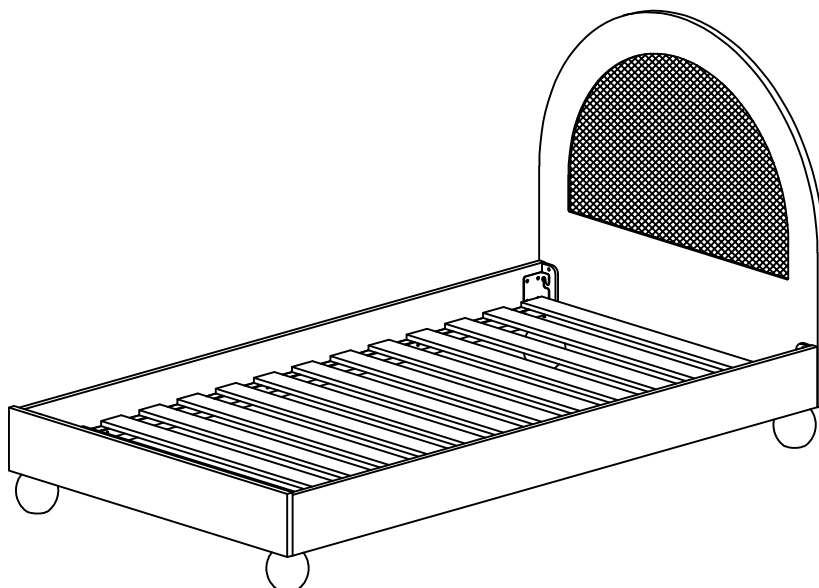

ASSEMBLY INSTRUCTIONS

58251 - BEAU RATTAN NATURAL KING SINGLE BED

Please read instructions carefully. Remove all wrapping material, staples and packing straps from the carton. See hardware and furniture parts list for guidance. Be sure you have all parts before you start assembling. Place all wooden furniture parts on a clean flat soft surface, such as carpet or rug to prevent from being scratched.

PARTS INCLUDED

1. Head board	: 1pc
2. Foot board	: 1pc
3. Side board	: 1pc
4. Leg	: 4pcs
5. Rail	: 1pc

HARDWARE LIST

A. Bolt	: 8pcs
B. Allen key	: 1pc

ASSEMBLY INSTRUCTIONS

adairs kids

58251 - BEAU RATTAN NATURAL KING SINGLE BED