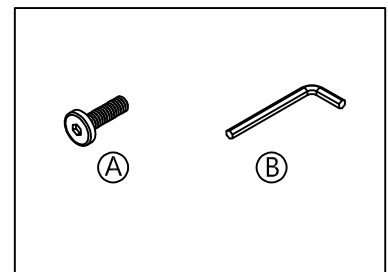

ASSEMBLY INSTRUCTIONS

58251 - BEAU RATTAN NATURAL KING SINGLE BED

Please read instructions carefully. Remove all wrapping material, staples and packing straps from the carton. See hardware and furniture parts list for guidance. Be sure you have all parts before you start assembling. Place all wooden furniture parts on a clean flat soft surface, such as carpet or rug to prevent from being scratched.

PARTS INCLUDED

1. Head board	: 1pc
2. Foot board	: 1pc
3. Side board	: 1pc
4. Leg	: 4pcs
5. Rail	: 1pc

HARDWARE LIST

A. Bolt	: 8pcs
B. Allen key	: 1pc

ASSEMBLY INSTRUCTIONS

adairs kids

58251 - BEAU RATTAN NATURAL KING SINGLE BED