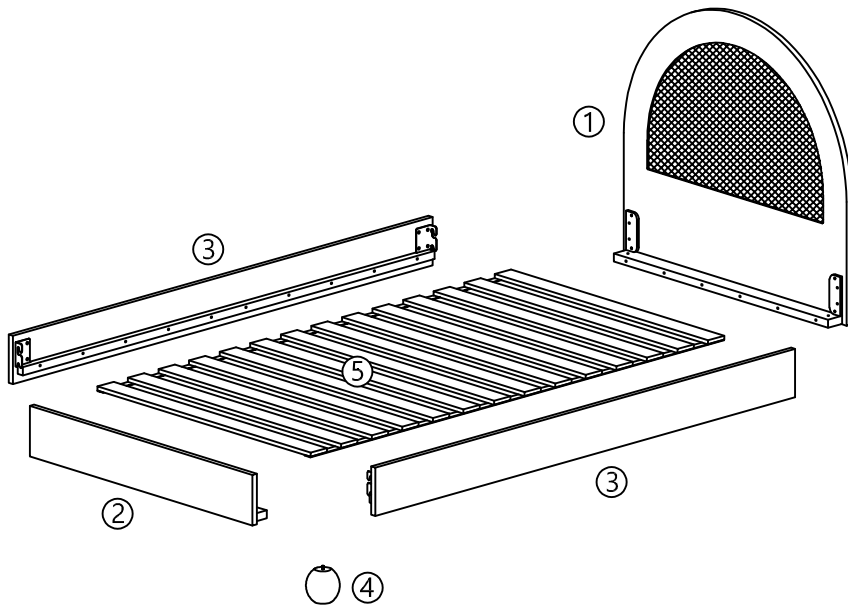

ASSEMBLY INSTRUCTIONS

58251 - BEAU RATTAN NATURAL KING SINGLE BED

Please read instructions carefully. Remove all wrapping material, staples and packing straps from the carton. See hardware and furniture parts list for guidance. Be sure you have all parts before you start assembling. Place all wooden furniture parts on a clean flat soft surface, such as carpet or rug to prevent from being scratched.

PARTS INCLUDED

1. Head board	: 1pc
2. Foot board	: 1pc
3. Side board	: 1pc
4. Leg	: 4pcs
5. Rail	: 1pc

HARDWARE LIST

A. Bolt	: 8pcs
B. Allen key	: 1pc

ASSEMBLY INSTRUCTIONS

adairs kids

58251 - BEAU RATTAN NATURAL KING SINGLE BED