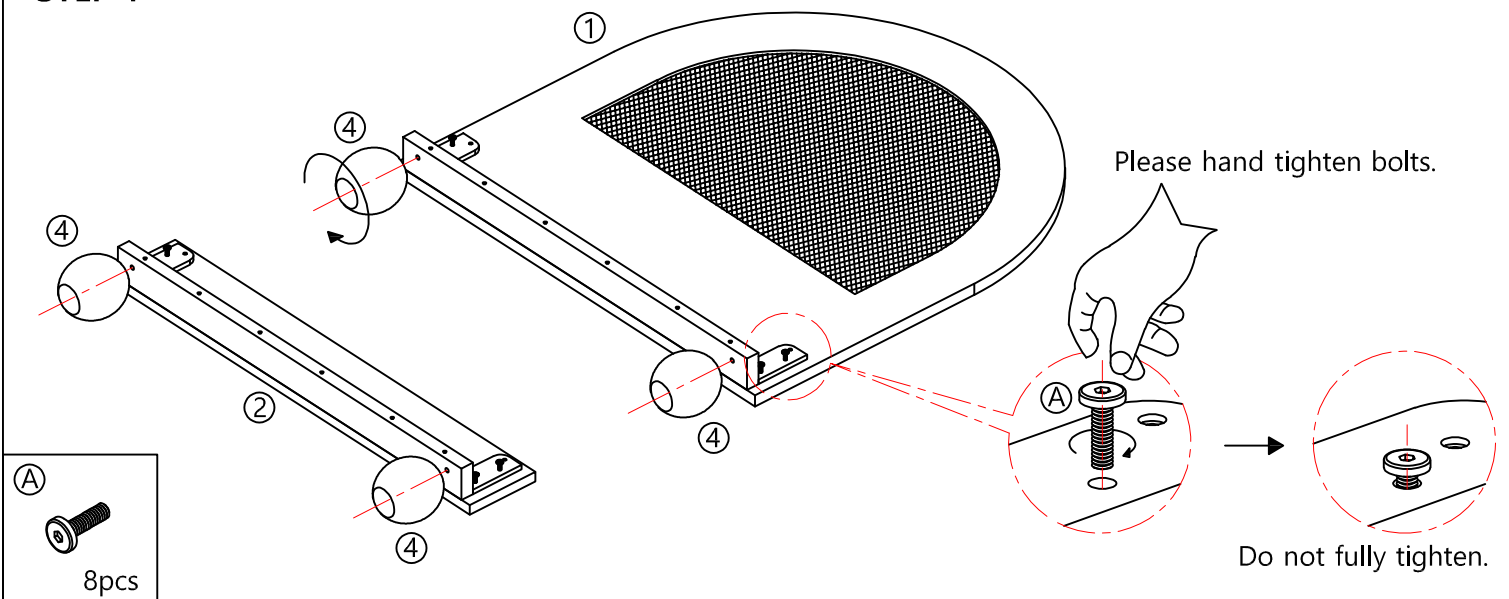

ASSEMBLY INSTRUCTIONS

58251 - BEAU RATTAN NATURAL KING SINGLE BED

Please read instructions carefully. Remove all wrapping material, staples and packing straps from the carton. See hardware and furniture parts list for guidance. Be sure you have all parts before you start assembling. Place all wooden furniture parts on a clean flat soft surface, such as carpet or rug to prevent from being scratched.

PARTS INCLUDED

1. Head board	: 1pc
2. Foot board	: 1pc
3. Side board	: 1pc
4. Leg	: 4pcs
5. Rail	: 1pc

HARDWARE LIST

A. Bolt	: 8pcs
B. Allen key	: 1pc

ASSEMBLY INSTRUCTIONS

adairs kids

58251 - BEAU RATTAN NATURAL KING SINGLE BED

STEP 1

STEP 2

STEP 3