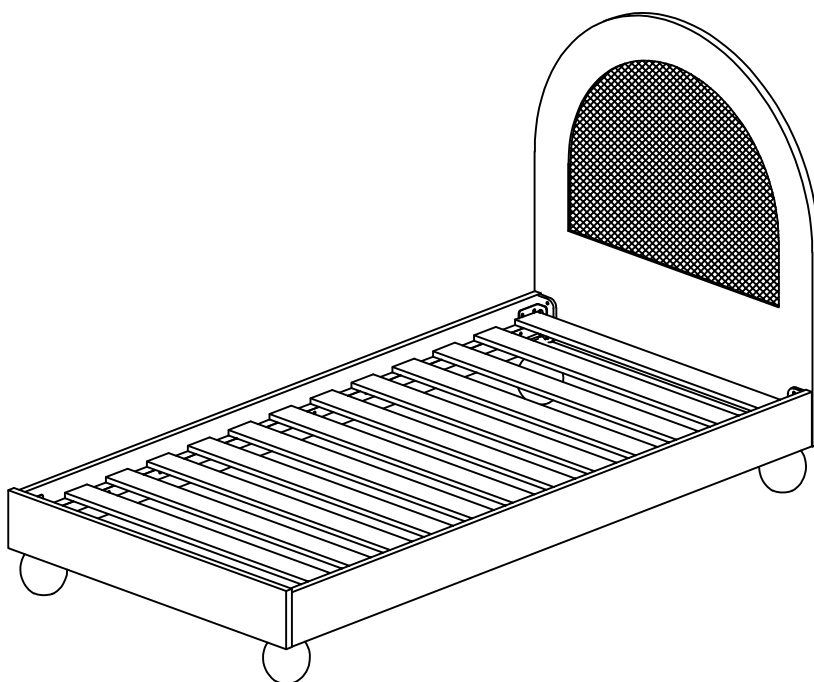

## ASSEMBLY INSTRUCTIONS

### 58251 - BEAU RATTAN NATURAL SINGLE BED

Please read instructions carefully. Remove all wrapping material, staples and packing straps from the carton. See hardware and furniture parts list for guidance. Be sure you have all parts before you start assembling. Place all wooden furniture parts on a clean flat soft surface, such as carpet or rug to prevent from being scratched.

#### PARTS INCLUDED

1. Head board	: 1pc
2. Foot board	: 1pc
3. Side board	: 1pc
4. Leg	: 4pcs
5. Rail	: 1pc