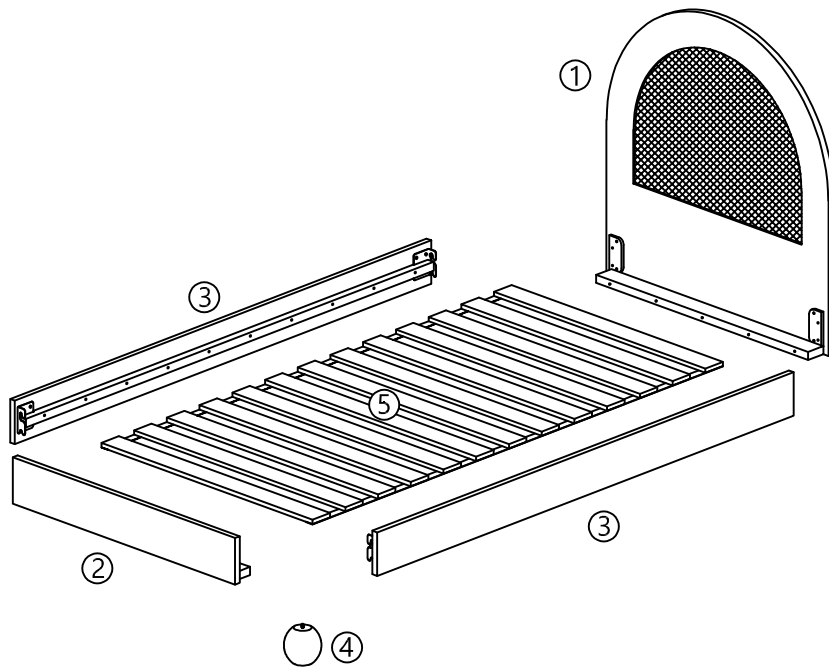

## ASSEMBLY INSTRUCTIONS

### 58251 - BEAU RATTAN NATURAL SINGLE BED

Please read instructions carefully. Remove all wrapping material, staples and packing straps from the carton. See hardware and furniture parts list for guidance. Be sure you have all parts before you start assembling. Place all wooden furniture parts on a clean flat soft surface, such as carpet or rug to prevent from being scratched.

#### PARTS INCLUDED

1. Head board	: 1pc
2. Foot board	: 1pc
3. Side board	: 1pc
4. Leg	: 4pcs
5. Rail	: 1pc