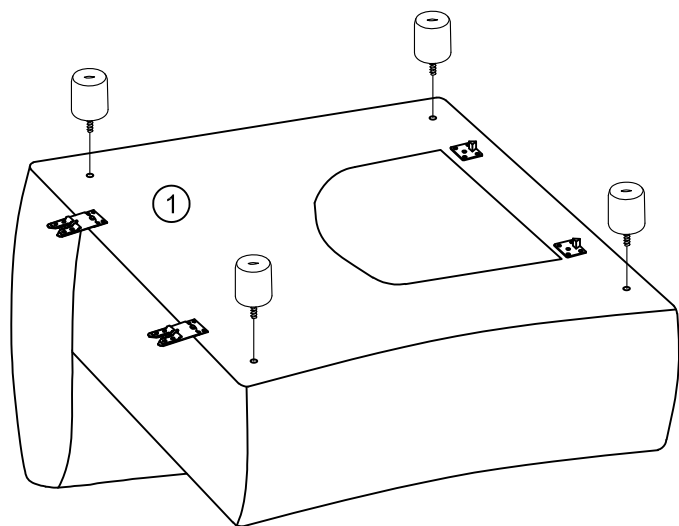

Part list:

1 x Part 1

Seat

Hardware list:

Ax4

Leg  
Ø50x50

1

2

3

Ax4

Ø50x50mm

4