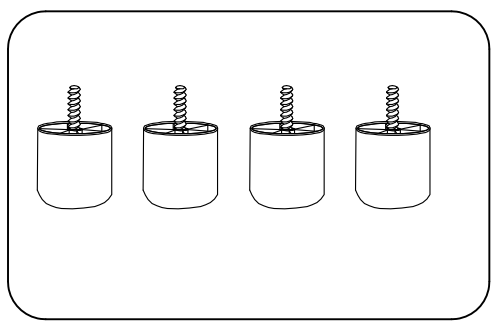

Part list:

1 x Part 1

Seat

Hardware list:

Ax4

Leg  
Ø50x50

1

2

3

Ax4

Ø50x50mm

4