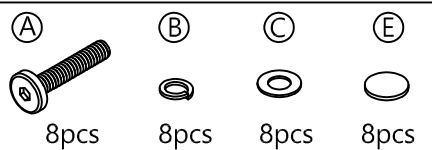

PARTS INCLUDED

1. Top	: 1pc
2. Leg	: 4pcs

HARDWARE LIST

A. Bolt	: 8pcs
B. Spring washer	: 8pcs
C. Flat washer	: 8pcs
D. Allen key	: 1pc
E. Rubber pad	: 8pcs

ASSEMBLY INSTRUCTIONS

PARKER SIDE TABLE

adairs

STEP 1