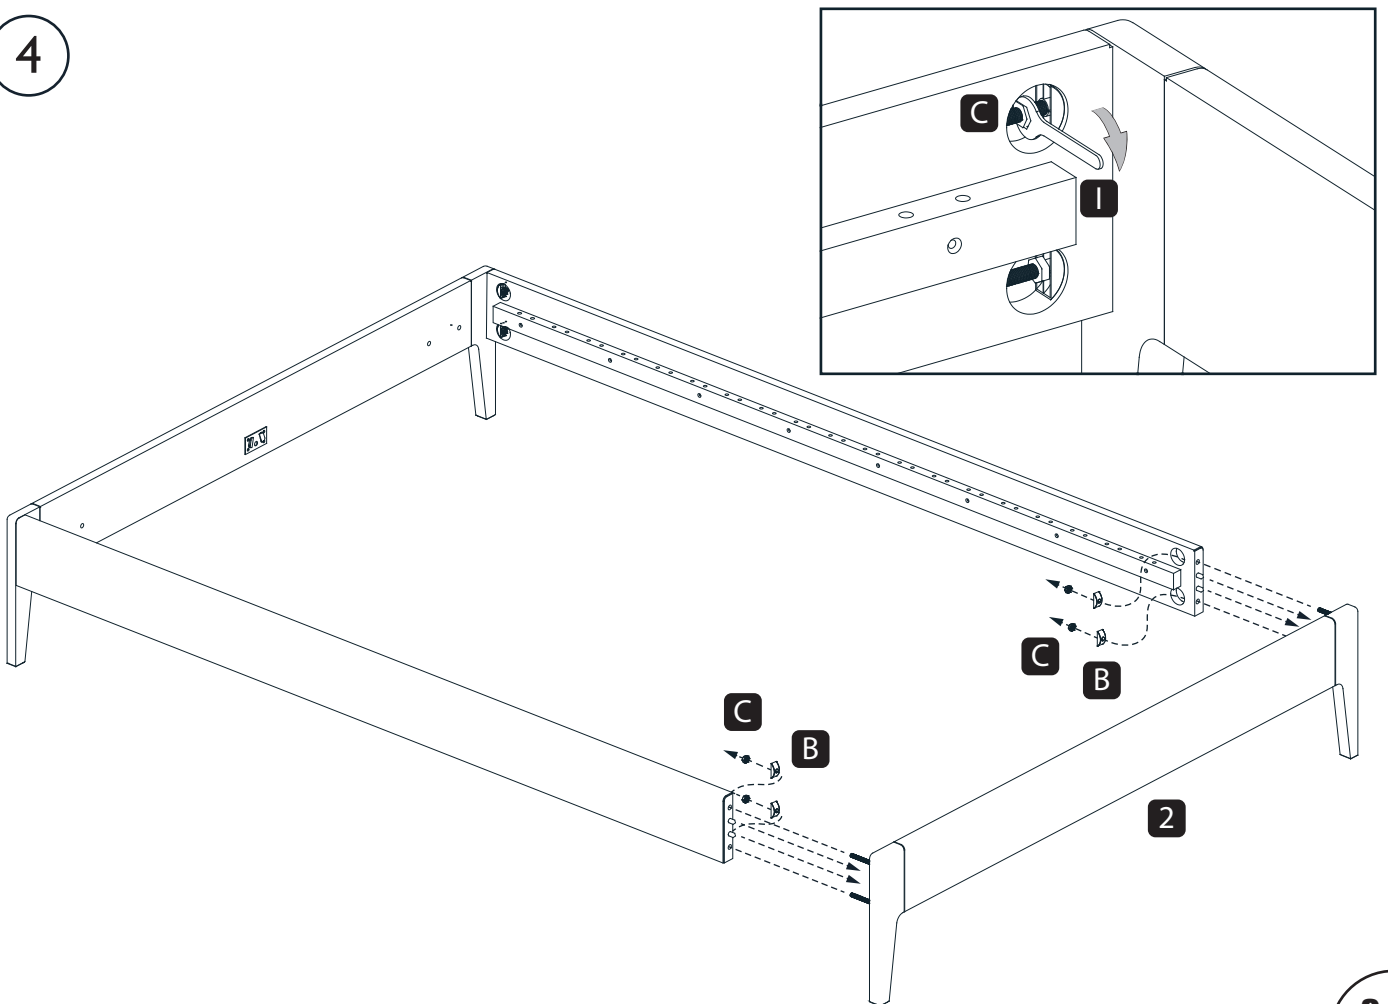

ASSEMBLY INSTRUCTIONS

European Collection Adana Timber Furniture Queen Bed

Please read instructions carefully. Remove all wrapping material, staples and packing straps from the carton. See hardware and furniture parts list for guidance. Be sure you have all parts before you start to assemble product. Place all furniture parts on a clean flat surface, such as carpet or rug to prevent from being scratched.

PARTS INCLUDED

1		1 pc
2		1 pc
3		2 pc
4		1 pc
5		38 pc

HARDWARE LIST

A	 8x74 mm	8 pcs
B		8 pcs
C		8 pcs
D	 M8x140mm	4 pcs
E		4 pcs
F		8 pcs
G	 10x35mm	8 pcs
H		76 pcs
I	 13mm	1 pc

1

2

3

4

5

6

OPTIONAL (HEADBOARD IS SOLD SEPARATELY)

OPTIONAL (DRAWERS AND DRAWER STOPPERS ARE SOLD SEPARATELY)