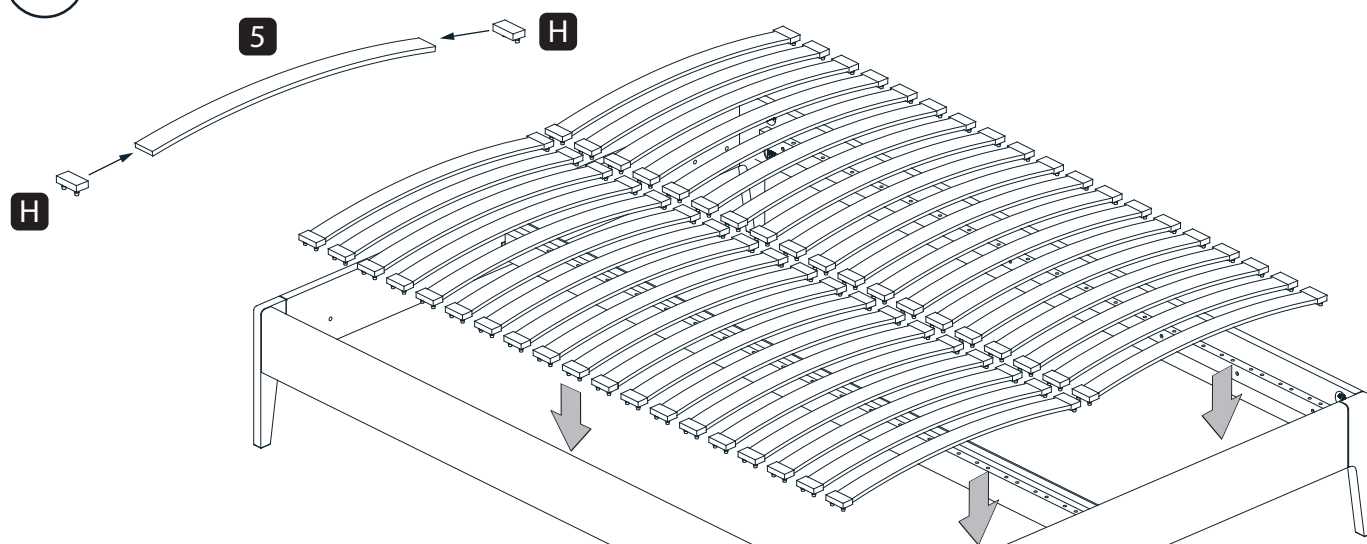

PARTS INCLUDED

1		1 pc
2		1 pc
3		2 pc
4		1 pc
5		38 pc

HARDWARE LIST

A	 8x74 mm	8 pcs
B		8 pcs
C		8 pcs
D	 M8x140mm	4 pcs
E		4 pcs
F		8 pcs
G	 10x35mm	8 pcs
H		76 pcs
I	 13mm	1 pc

1

2

3

4

5

6

OPTIONAL (HEADBOARD IS SOLD SEPARATELY)

OPTIONAL (DRAWERS AND DRAWER STOPPERS ARE SOLD SEPARATELY)