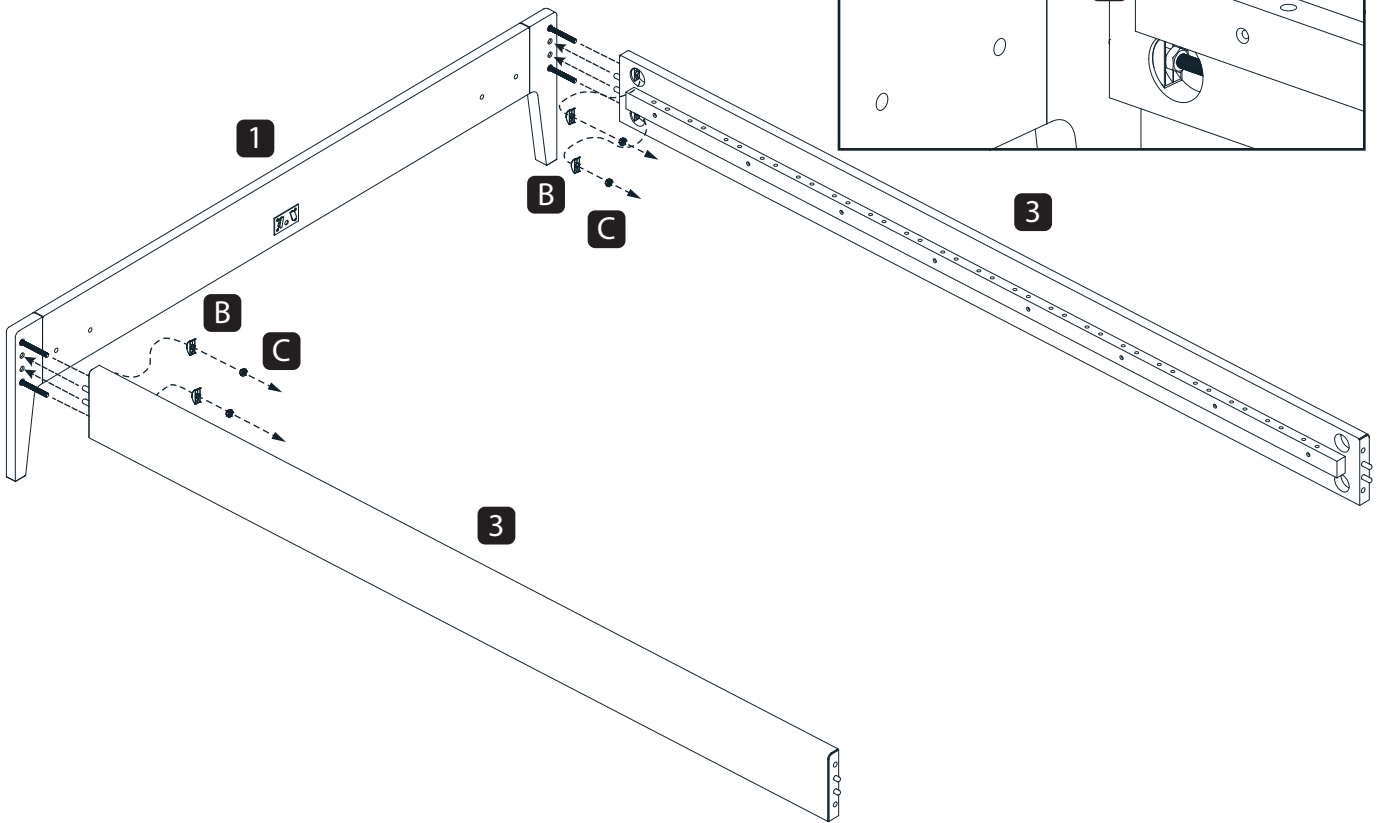

ASSEMBLY INSTRUCTIONS

European Collection Adana Timber Furniture Queen Bed

Please read instructions carefully. Remove all wrapping material, staples and packing straps from the carton. See hardware and furniture parts list for guidance. Be sure you have all parts before you start to assemble product. Place all furniture parts on a clean flat surface, such as carpet or rug to prevent from being scratched.

PARTS INCLUDED

1		1 pc
2		1 pc
3		2 pc
4		1 pc
5		38 pc

HARDWARE LIST

A	 8x74 mm	8 pcs
B		8 pcs
C		8 pcs
D	 M8x140mm	4 pcs
E		4 pcs
F		8 pcs
G	 10x35mm	8 pcs
H		76 pcs
I	 13mm	1 pc

1

2

3

4

5

6

OPTIONAL (HEADBOARD IS SOLD SEPARATELY)

OPTIONAL (DRAWERS AND DRAWER STOPPERS ARE SOLD SEPARATELY)