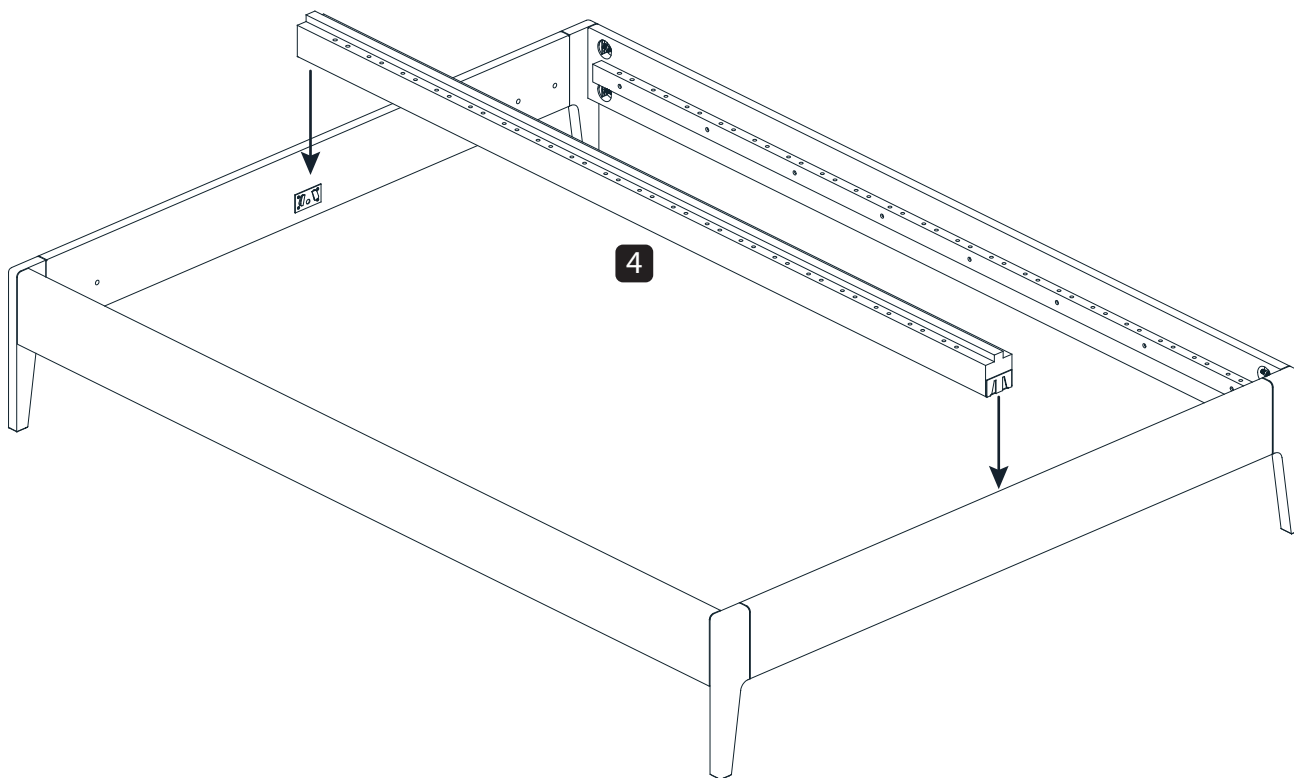

PARTS INCLUDED

1		1 pc
2		1 pc
3		2 pc
4		1 pc
5		38 pc

HARDWARE LIST

A	 8x74 mm	8 pcs
B		8 pcs
C		8 pcs
D	 M8x140mm	4 pcs
E		4 pcs
F		8 pcs
G	 10x35mm	8 pcs
H		76 pcs
I	 13mm	1 pc

1

2

3

4

5

6

OPTIONAL (HEADBOARD IS SOLD SEPARATELY)

OPTIONAL (DRAWERS AND DRAWER STOPPERS ARE SOLD SEPARATELY)