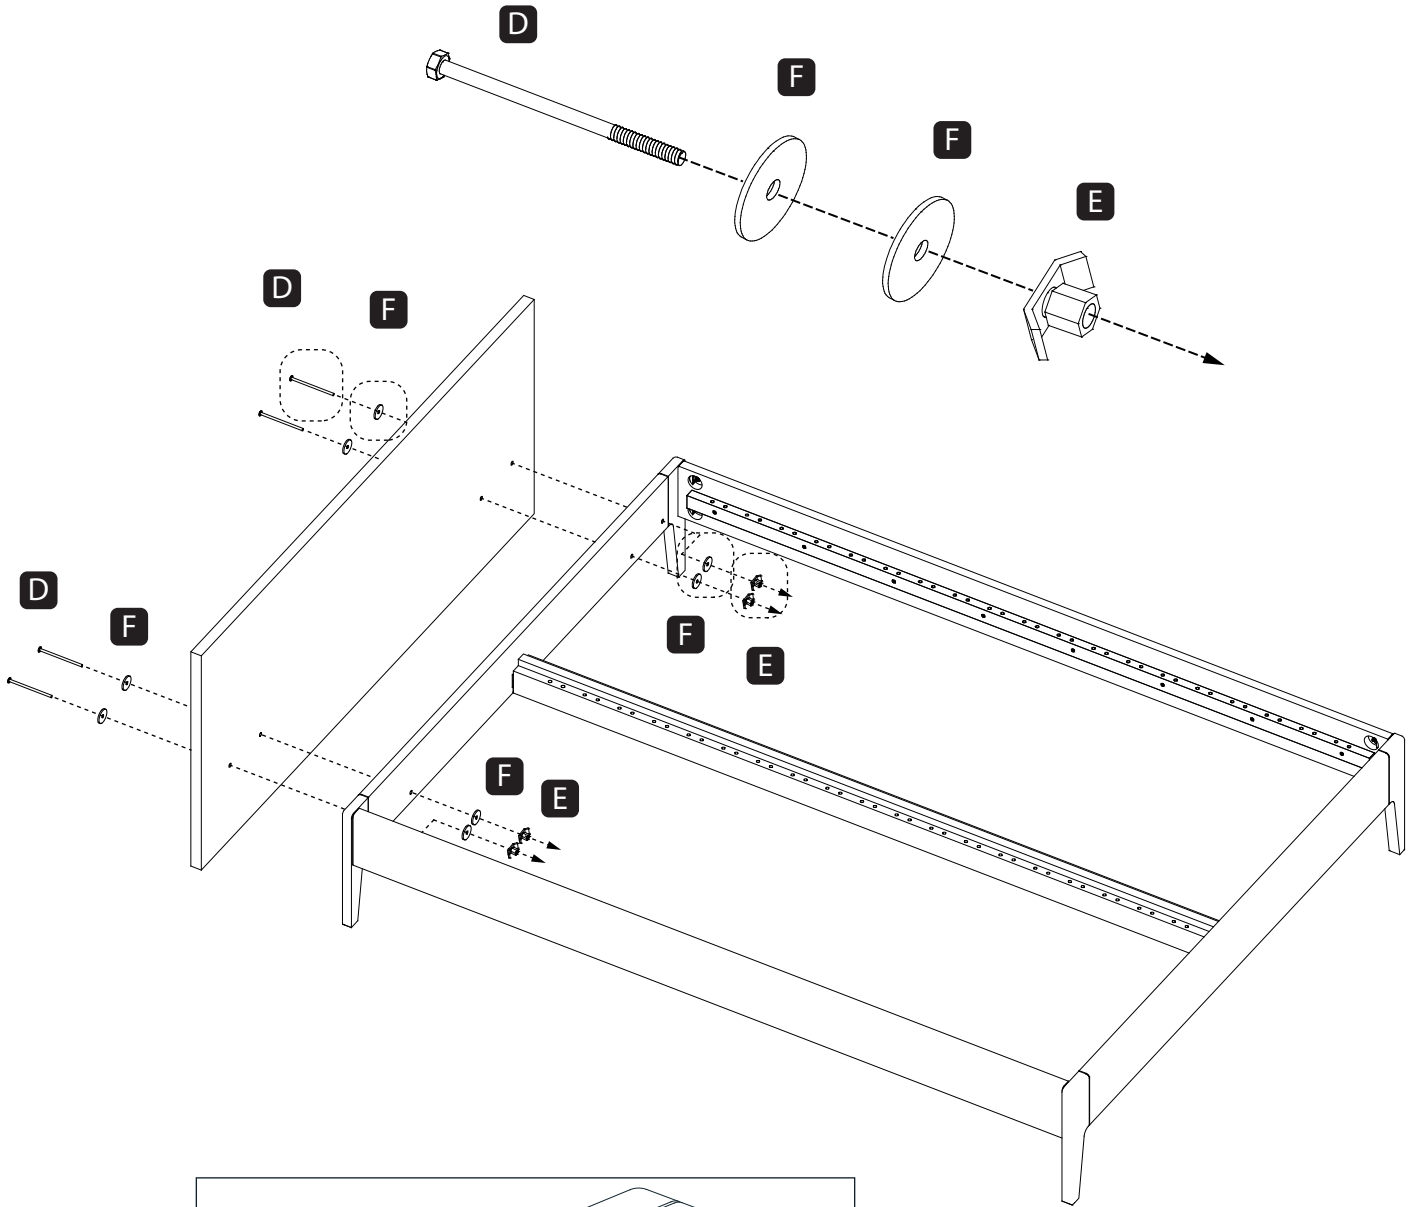

ASSEMBLY INSTRUCTIONS

European Collection Adana Timber Furniture Queen Bed

Please read instructions carefully. Remove all wrapping material, staples and packing straps from the carton. See hardware and furniture parts list for guidance. Be sure you have all parts before you start to assemble product. Place all furniture parts on a clean flat surface, such as carpet or rug to prevent from being scratched.

PARTS INCLUDED

1		1 pc
2		1 pc
3		2 pc
4		1 pc
5		38 pc

HARDWARE LIST

A	 8x74 mm	8 pcs
B		8 pcs
C		8 pcs
D	 M8x140mm	4 pcs
E		4 pcs
F		8 pcs
G	 10x35mm	8 pcs
H		76 pcs
I	 13mm	1 pc

1

2

3

4

5

6

OPTIONAL (HEADBOARD IS SOLD SEPARATELY)

OPTIONAL (DRAWERS AND DRAWER STOPPERS ARE SOLD SEPARATELY)