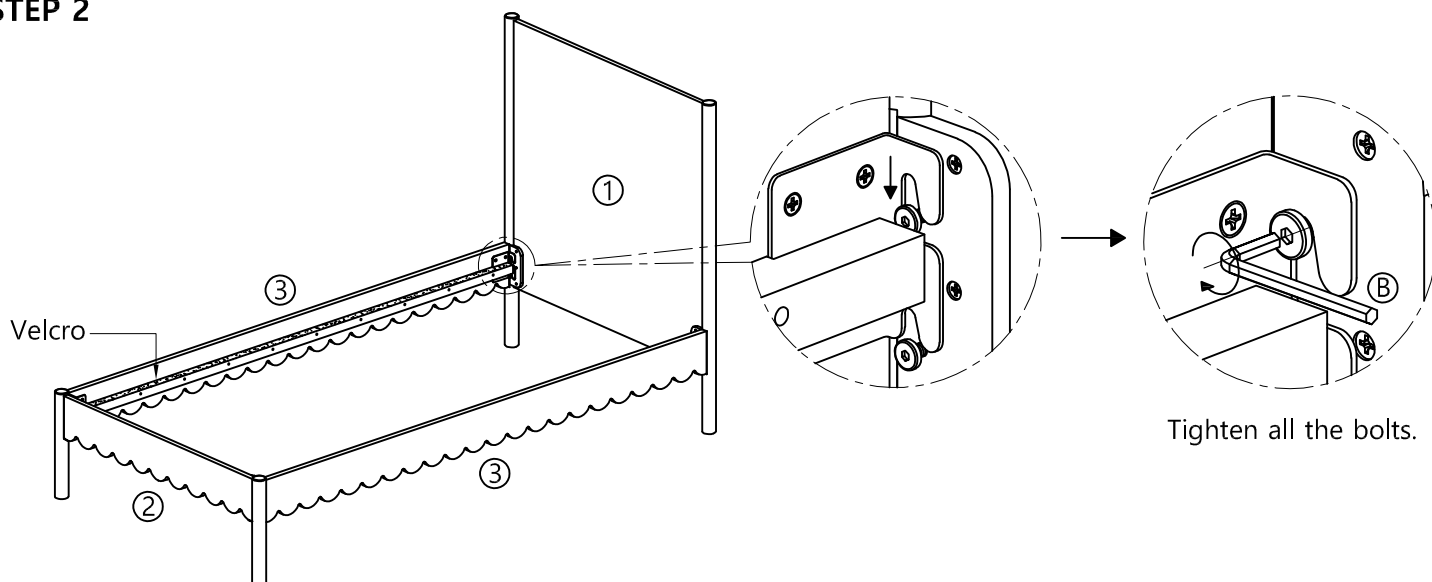

PARTS INCLUDED

- | | |
|---------------|--------|
| 1. Head board | : 1pc |
| 2. Foot board | : 1pc |
| 3. Side board | : 2pcs |
| 4. Rail | : 1pc |

HARDWARE LIST

- | | |
|--------------|--------|
| A. Bolt | : 8pcs |
| B. Allen key | : 1pc |

ASSEMBLY INSTRUCTIONS

57153 - SADIE SCALLOP SINGLE BED

adairs kids

STEP 1

STEP 2

STEP 3