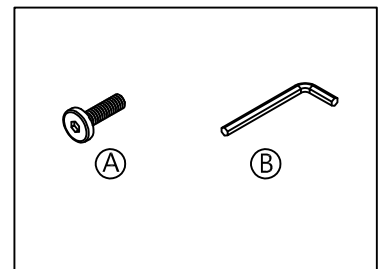

ASSEMBLY INSTRUCTIONS

57153 - SADIE SCALLOP SINGLE BED

Please read instructions carefully. Remove all wrapping material, staples and packing straps from the carton. See hardware and furniture parts list for guidance. Be sure you have all parts before you start assembling. Place all wooden furniture parts on a clean flat soft surface, such as carpet or rug to prevent from being scratched.

PARTS INCLUDED

- | | |
|---------------|--------|
| 1. Head board | : 1pc |
| 2. Foot board | : 1pc |
| 3. Side board | : 2pcs |
| 4. Rail | : 1pc |

HARDWARE LIST

- | | |
|--------------|--------|
| A. Bolt | : 8pcs |
| B. Allen key | : 1pc |