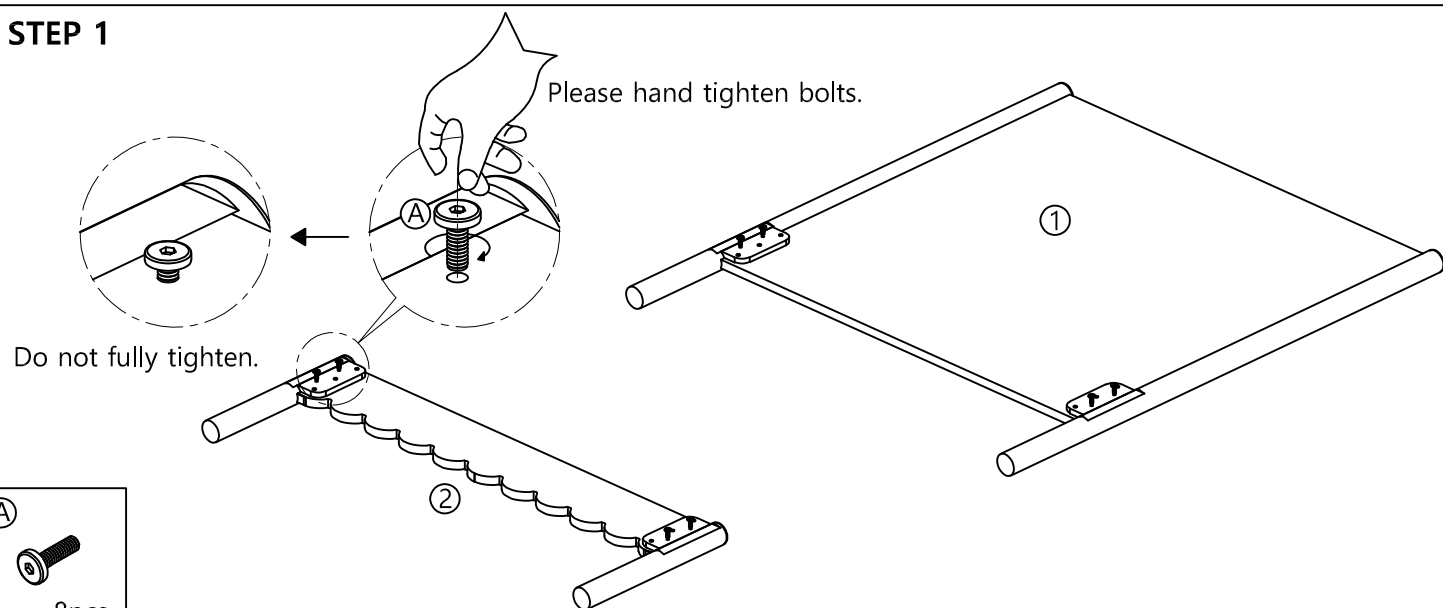

ASSEMBLY INSTRUCTIONS

57153 - SADIE SCALLOP SINGLE BED

adairs kids

STEP 1