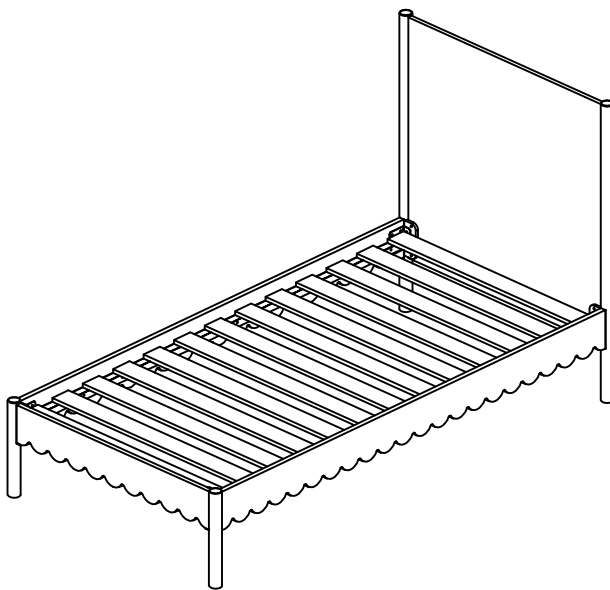

ASSEMBLY INSTRUCTIONS

57153 - SADIE SCALLOP SINGLE BED

Please read instructions carefully. Remove all wrapping material, staples and packing straps from the carton. See hardware and furniture parts list for guidance. Be sure you have all parts before you start assembling. Place all wooden furniture parts on a clean flat soft surface, such as carpet or rug to prevent from being scratched.

PARTS INCLUDED

- | | |
|---------------|--------|
| 1. Head board | : 1pc |
| 2. Foot board | : 1pc |
| 3. Side board | : 2pcs |
| 4. Rail | : 1pc |

HARDWARE LIST

- | | |
|--------------|--------|
| A. Bolt | : 8pcs |
| B. Allen key | : 1pc |

ASSEMBLY INSTRUCTIONS

57153 - SADIE SCALLOP SINGLE BED

adairs kids

STEP 1

STEP 2

STEP 3